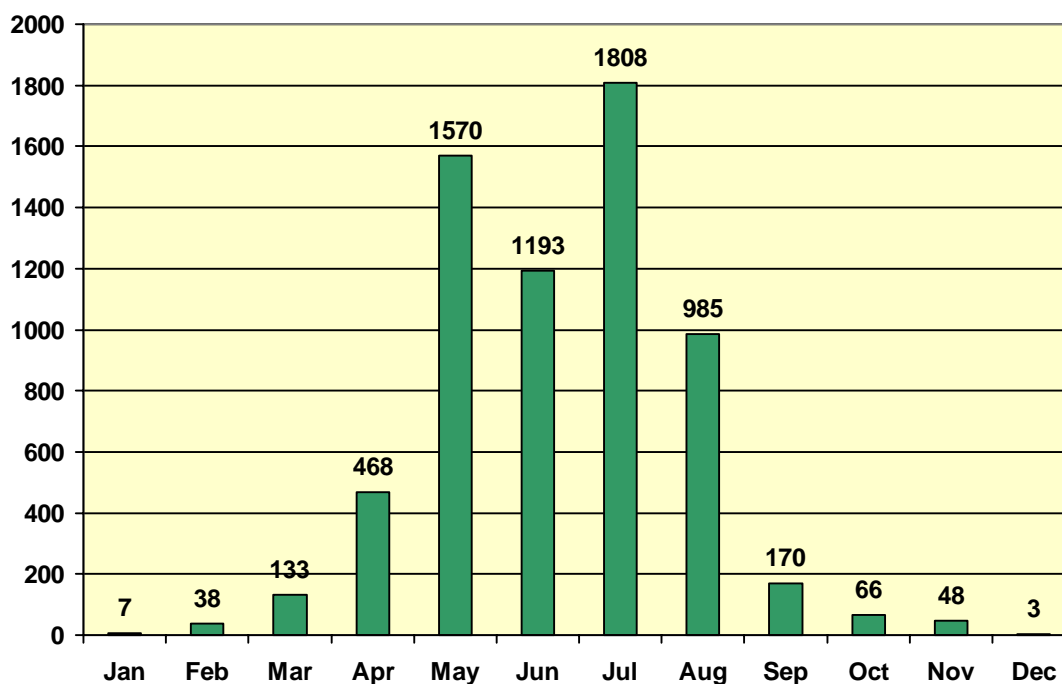

4. Records by Month

A second successive wet and windy summer dampened early enthusiasm. August especially was very poorly recorded, and from there on, interest fell off sharply.

5. Most Frequently Recorded Species

The following is the most frequent by number of records, which does not take into account whether the record refers to an individual moth or multiple moths.

No.	English Name	RECORDS
2102	Flame Shoulder	147
1906	Brimstone Moth	117
1759	Small Phoenix	115
2107	Large Yellow Underwing	107
2190	Hebrew Character	97
2321	Dark Arches	84
1917	Early Thorn	83
1764	Common Marbled Carpet	79
1887	Clouded Border	65
2188	Clouded Drab	65
2187	Common Quaker	63
1776	Green Carpet	62
1738	Common Carpet	62
2089	Heart & Dart	62
2061	Buff Ermine	62
1722	Flame Carpet	60
1931	Peppered Moth	59